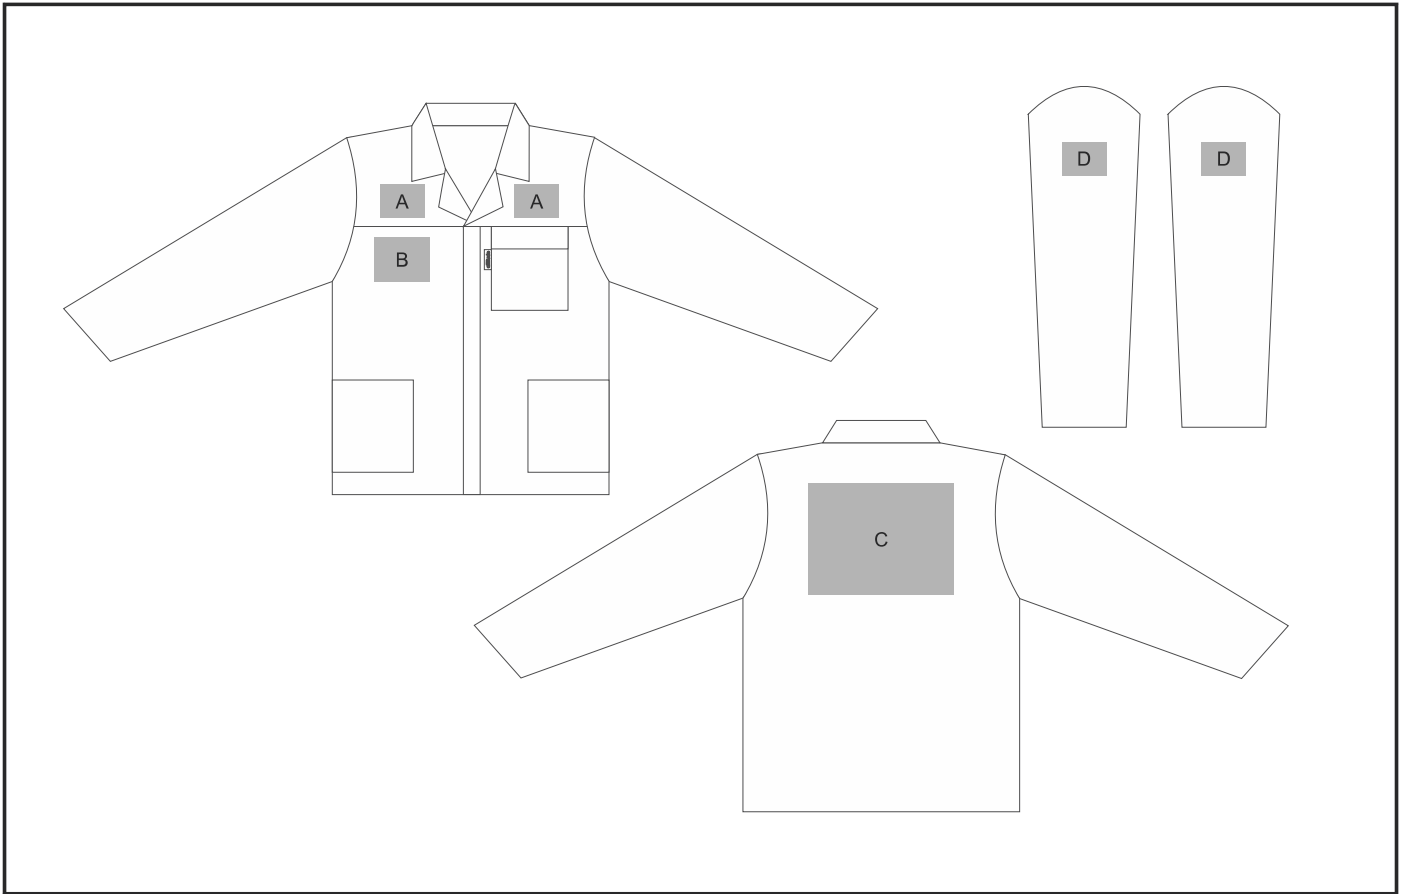

## Acid Resistant Polycotton Conti Suit

## **Position A**

1. Screen Print (SA)  
1 Colour  
Size: 70mm wide x 30mm high
2. Embroidery (EMB-A)  
N/A  
Size: 80mm wide x 60mm high

## **Position C**

1. Screen Print (SA)  
6 Colours  
Size: 220mm wide x 200mm high
2. Embroidery (EMB-A)  
N/A  
Size: 100mm wide x 100mm high

## **Position D**

1. Screen Print (SA)  
2 Colours  
Size: 60mm wide x 60mm high
2. Embroidery (EMB-A)  
N/A  
Size: 60mm wide x 80mm high